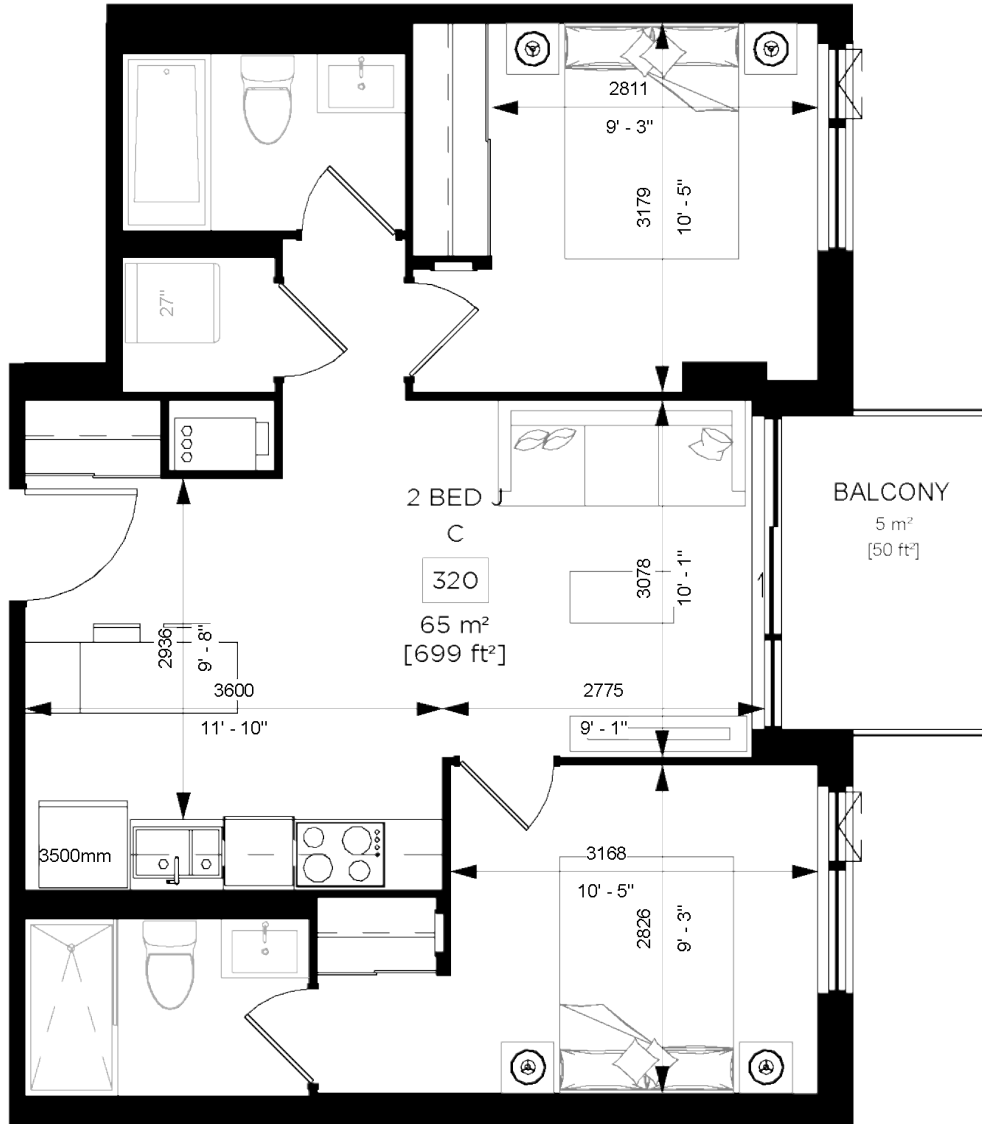

88 BEECHWOOD

88 Beechwood Avenue, Ottawa, ON

TWO BEDROOM

Approximately 699 ft²

These floor plans are representative only. All dimensions are approximate.